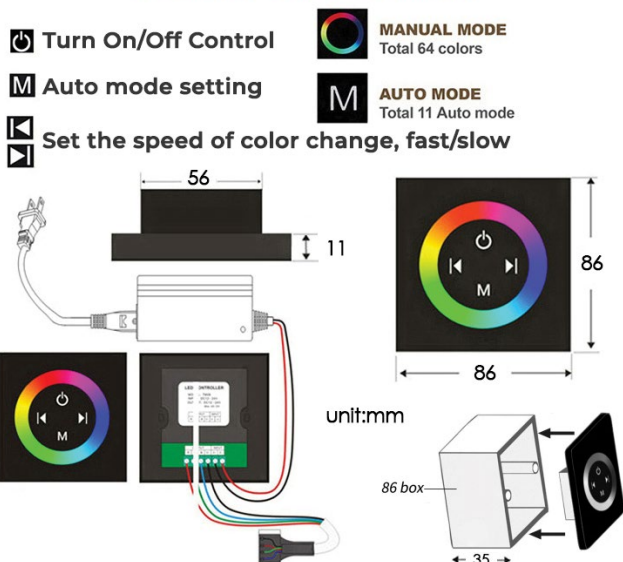

THERMOSTATIC GOLD TOUCH PANEL CONTROLLED RECESSED CEILING MOUNT GOLD LED MUSICAL RAINFALL WATERFALL SHOWER SYSTEM WITH JETTED BODY SPRAYS AND HANDHELD SHOWER SPECIFICATIONS

Shower Head

Shower Panel /Hose Material: 304 Stainless Steel
 Showerheads Install: Embedded Ceiling Mounted
 Concealed Mixer Install: Wall-Mounted
 LED Shower Head Functions: Rainfall, Waterfall
 Water Pressure: 0.3 MPA
 Water Flow: 16L/min~28L/min
 Shower Accessories Material: Brass
 LED Light: Need to Connect Power
 Shower Hose Length: 1.5M
 AC: 100-265V 50/60Hz
 Music: Need Bluetooth

Product shown is only for installation display purpose

304 Stainless Steel

『 580x380mm 』

Water Pressure: 0.3-0.5MPA
Shower Flow Rate: 16-28L/min

Touch Panel Control

All dimensions and specifications are nominal and may vary. Use actual products for accuracy in critical situations.

Shower Mixer

Hand Shower

Flow Rate: 2.0 GPM / 7.6 LPM

Shower Mixer Connections

Body Jet

Thread Interface Size: G 1/2 Inch
 Type: Fixed Rotatable Type
 Installation Type: Wall Mounted
 Material: Brass
 Feature: Can rotate 360 degrees
 Flow Rate: 1.5 GPM / 5.7 LPM (each Bodyspray)