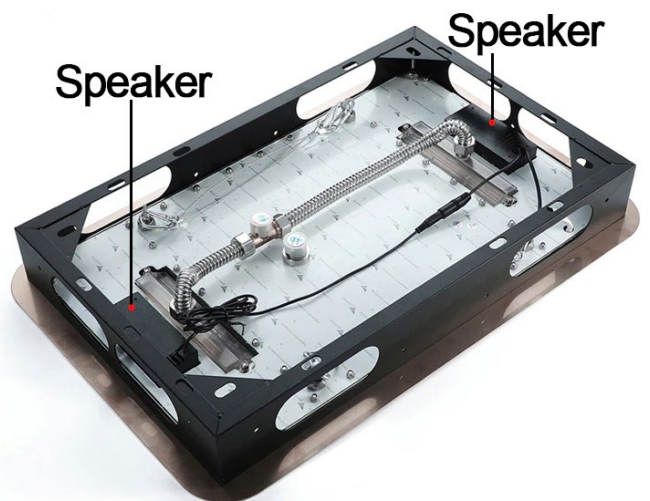

THERMOSTATIC GOLD TOUCH PANEL CONTROLLED RECESSED CEILING MOUNT GOLD LED MUSICAL RAINFALL WATERFALL SHOWER SYSTEM WITH JETTED BODY SPRAYS AND HANDHELD SHOWER SPECIFICATIONS

Shower Head

Shower Panel /Hose Material: 304 Stainless Steel
 Showerheads Install: Embedded Ceiling Mounted
 Concealed Mixer Install: Wall-Mounted
 LED Shower Head Functions: Rainfall, Waterfall
 Water Pressure: 0.3 MPA
 Water Flow: 16L/min~28L/min
 Shower Accessories Material: Brass
 LED Light: Need to Connect Power
 Shower Hose Length: 1.5M
 AC: 100-265V 50/60Hz
 Music: Need Bluetooth

Product shown is only for installation display purpose

304 Stainless Steel

『 580x380mm 』

Water Pressure: 0.3-0.5MPA
Shower Flow Rate: 16-28L/min

Touch Panel Control

All dimensions and specifications are nominal and may vary. Use actual products for accuracy in critical situations.

Shower Mixer

Hand Shower

Flow Rate: 2.0 GPM / 7.6 LPM

Shower Mixer Connections

Body Jet

Thread Interface Size: G 1/2 Inch
 Type: Fixed Rotatable Type
 Installation Type: Wall Mounted
 Material: Brass
 Feature: Can rotate 360 degrees
 Flow Rate: 1.5 GPM / 5.7 LPM (each Bodyspray)