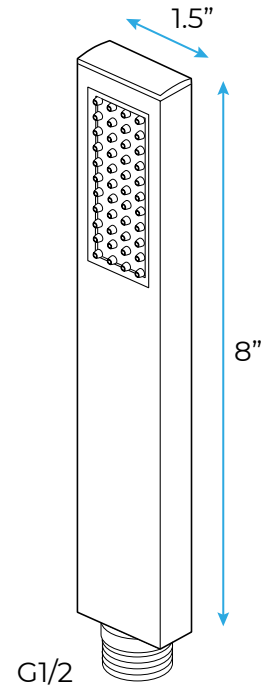

THERMOSTATIC GOLD TOUCH PANEL CONTROLLED RECESSED CEILING MOUNT GOLD LED MUSICAL RAINFALL WATERFALL SHOWER SYSTEM WITH JETTED BODY SPRAYS AND HANDHELD SHOWER SPECIFICATIONS

Shower Head

Shower Panel /Hose Material: 304 Stainless Steel
 Showerheads Install: Embedded Ceiling Mounted
 Concealed Mixer Install: Wall-Mounted
 LED Shower Head Functions: Rainfall, Waterfall
 Water Pressure: 0.3 MPA
 Water Flow: 16L/min~28L/min
 Shower Accessories Material: Brass
 LED Light: Need to Connect Power
 Shower Hose Length: 1.5M
 AC: 100-265V 50/60Hz
 Music: Need Bluetooth

Product shown is only for installation display purpose

304 Stainless Steel

『 580x380mm 』

Water Pressure: 0.3-0.5MPA
Shower Flow Rate: 16-28L/min

Touch Panel Control

All dimensions and specifications are nominal and may vary. Use actual products for accuracy in critical situations.

Shower Mixer

Hand Shower

Flow Rate: 2.0 GPM / 7.6 LPM

Shower Mixer Connections

Body Jet

Thread Interface Size: G 1/2 Inch
 Type: Fixed Rotatable Type
 Installation Type: Wall Mounted
 Material: Brass
 Feature: Can rotate 360 degrees
 Flow Rate: 1.5 GPM / 5.7 LPM (each Bodyspray)