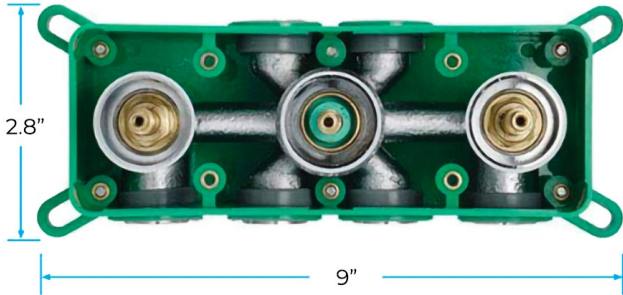

THERMOSTATIC GOLD TOUCH PANEL CONTROLLED RECESSED CEILING MOUNT GOLD LED MUSICAL RAINFALL WATERFALL SHOWER SYSTEM WITH JETTED BODY SPRAYS AND HANDHELD SHOWER SPECIFICATIONS

Shower Head

Shower Panel /Hose Material: 304 Stainless Steel
 Showerheads Install: Embedded Ceiling Mounted
 Concealed Mixer Install: Wall-Mounted
 LED Shower Head Functions: Rainfall, Waterfall
 Water Pressure: 0.3 MPA
 Water Flow: 16L/min~28L/min
 Shower Accessories Material: Brass
 LED Light: Need to Connect Power
 Shower Hose Length: 1.5M
 AC: 100-265V 50/60Hz
 Music: Need Bluetooth

Product shown is only for installation display purpose

304 Stainless Steel

『 580x380mm 』

Water Pressure: 0.3-0.5MPA
Shower Flow Rate: 16-28L/min

Touch Panel Control

All dimensions and specifications are nominal and may vary. Use actual products for accuracy in critical situations.

Shower Mixer

Hand Shower

Flow Rate: 2.0 GPM / 7.6 LPM

Shower Mixer Connections

Body Jet

Thread Interface Size: G 1/2 Inch
 Type: Fixed Rotatable Type
 Installation Type: Wall Mounted
 Material: Brass
 Feature: Can rotate 360 degrees
 Flow Rate: 1.5 GPM / 5.7 LPM (each Bodyspray)