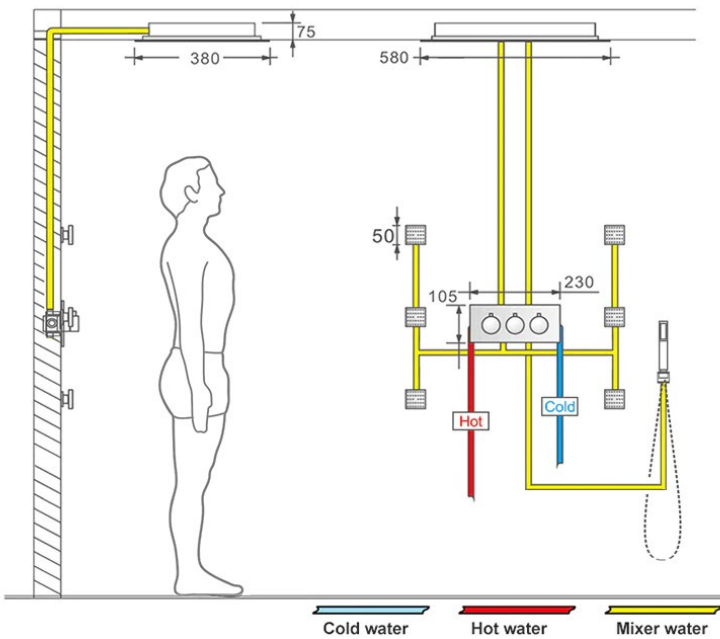

THERMOSTATIC GOLD TOUCH PANEL CONTROLLED RECESSED CEILING MOUNT GOLD LED MUSICAL RAINFALL WATERFALL SHOWER SYSTEM WITH JETTED BODY SPRAYS AND HANDHELD SHOWER SPECIFICATIONS

Shower Head

Shower Panel /Hose Material: 304 Stainless Steel
 Showerheads Install: Embedded Ceiling Mounted
 Concealed Mixer Install: Wall-Mounted
 LED Shower Head Functions: Rainfall, Waterfall
 Water Pressure: 0.3 MPA
 Water Flow: 16L/min~28L/min
 Shower Accessories Material: Brass
 LED Light: Need to Connect Power
 Shower Hose Length: 1.5M
 AC: 100-265V 50/60Hz
 Music: Need Bluetooth

Product shown is only for installation display purpose

304 Stainless Steel

『 580x380mm 』

Water Pressure: 0.3-0.5MPA
Shower Flow Rate: 16-28L/min

Touch Panel Control

All dimensions and specifications are nominal and may vary. Use actual products for accuracy in critical situations.

Shower Mixer

Hand Shower

Flow Rate: 2.0 GPM / 7.6 LPM

Shower Mixer Connections

Body Jet

Thread Interface Size: G 1/2 Inch
 Type: Fixed Rotatable Type
 Installation Type: Wall Mounted
 Material: Brass
 Feature: Can rotate 360 degrees
 Flow Rate: 1.5 GPM / 5.7 LPM (each Bodyspray)