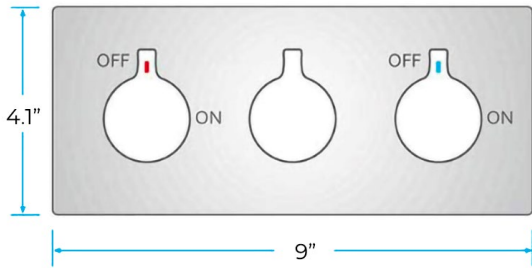

THERMOSTATIC GOLD TOUCH PANEL CONTROLLED RECESSED CEILING MOUNT GOLD LED MUSICAL RAINFALL WATERFALL SHOWER SYSTEM WITH JETTED BODY SPRAYS AND HANDHELD SHOWER SPECIFICATIONS

Shower Head

Shower Panel /Hose Material: 304 Stainless Steel
 Showerheads Install: Embedded Ceiling Mounted
 Concealed Mixer Install: Wall-Mounted
 LED Shower Head Functions: Rainfall, Waterfall
 Water Pressure: 0.3 MPA
 Water Flow: 16L/min~28L/min
 Shower Accessories Material: Brass
 LED Light: Need to Connect Power
 Shower Hose Length: 1.5M
 AC: 100-265V 50/60Hz
 Music: Need Bluetooth

Product shown is only for installation display purpose

304 Stainless Steel

『 580x380mm 』

Water Pressure: 0.3-0.5MPA
Shower Flow Rate: 16-28L/min

Touch Panel Control

All dimensions and specifications are nominal and may vary. Use actual products for accuracy in critical situations.

Shower Mixer

Hand Shower

Flow Rate: 2.0 GPM / 7.6 LPM

Shower Mixer Connections

Body Jet

Thread Interface Size: G 1/2 Inch
 Type: Fixed Rotatable Type
 Installation Type: Wall Mounted
 Material: Brass
 Feature: Can rotate 360 degrees
 Flow Rate: 1.5 GPM / 5.7 LPM (each Bodyspray)