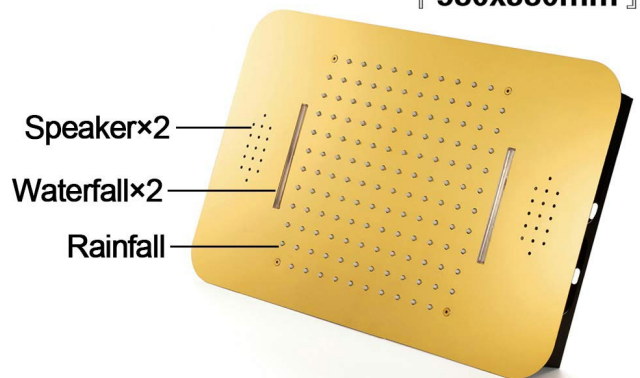

THERMOSTATIC GOLD TOUCH PANEL CONTROLLED RECESSED CEILING MOUNT GOLD LED MUSICAL RAINFALL WATERFALL SHOWER SYSTEM WITH JETTED BODY SPRAYS AND HANDHELD SHOWER SPECIFICATIONS

Shower Head

Shower Panel /Hose Material: 304 Stainless Steel
 Showerheads Install: Embedded Ceiling Mounted
 Concealed Mixer Install: Wall-Mounted
 LED Shower Head Functions: Rainfall, Waterfall
 Water Pressure: 0.3 MPA
 Water Flow: 16L/min~28L/min
 Shower Accessories Material: Brass
 LED Light: Need to Connect Power
 Shower Hose Length: 1.5M
 AC: 100-265V 50/60Hz
 Music: Need Bluetooth

Product shown is only for installation display purpose

304 Stainless Steel

『 580x380mm 』

Water Pressure: 0.3-0.5MPA
Shower Flow Rate: 16-28L/min

Touch Panel Control

All dimensions and specifications are nominal and may vary. Use actual products for accuracy in critical situations.

Shower Mixer

Hand Shower

Flow Rate: 2.0 GPM / 7.6 LPM

Shower Mixer Connections

Body Jet

Thread Interface Size: G 1/2 Inch
 Type: Fixed Rotatable Type
 Installation Type: Wall Mounted
 Material: Brass
 Feature: Can rotate 360 degrees
 Flow Rate: 1.5 GPM / 5.7 LPM (each Bodyspray)