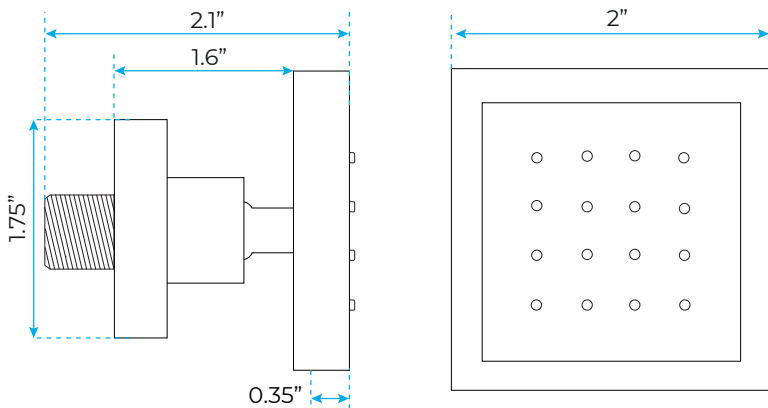

THERMOSTATIC GOLD TOUCH PANEL CONTROLLED RECESSED CEILING MOUNT GOLD LED MUSICAL RAINFALL WATERFALL SHOWER SYSTEM WITH JETTED BODY SPRAYS AND HANDHELD SHOWER SPECIFICATIONS

Shower Head

Shower Panel /Hose Material: 304 Stainless Steel
 Showerheads Install: Embedded Ceiling Mounted
 Concealed Mixer Install: Wall-Mounted
 LED Shower Head Functions: Rainfall, Waterfall
 Water Pressure: 0.3 MPA
 Water Flow: 16L/min~28L/min
 Shower Accessories Material: Brass
 LED Light: Need to Connect Power
 Shower Hose Length: 1.5M
 AC: 100-265V 50/60Hz
 Music: Need Bluetooth

Product shown is only for installation display purpose

304 Stainless Steel

『 580x380mm 』

Water Pressure: 0.3-0.5MPA
Shower Flow Rate: 16-28L/min

Touch Panel Control

All dimensions and specifications are nominal and may vary. Use actual products for accuracy in critical situations.

Shower Mixer

Hand Shower

Flow Rate: 2.0 GPM / 7.6 LPM

Shower Mixer Connections

Body Jet

Thread Interface Size: G 1/2 Inch
 Type: Fixed Rotatable Type
 Installation Type: Wall Mounted
 Material: Brass
 Feature: Can rotate 360 degrees
 Flow Rate: 1.5 GPM / 5.7 LPM (each Bodyspray)