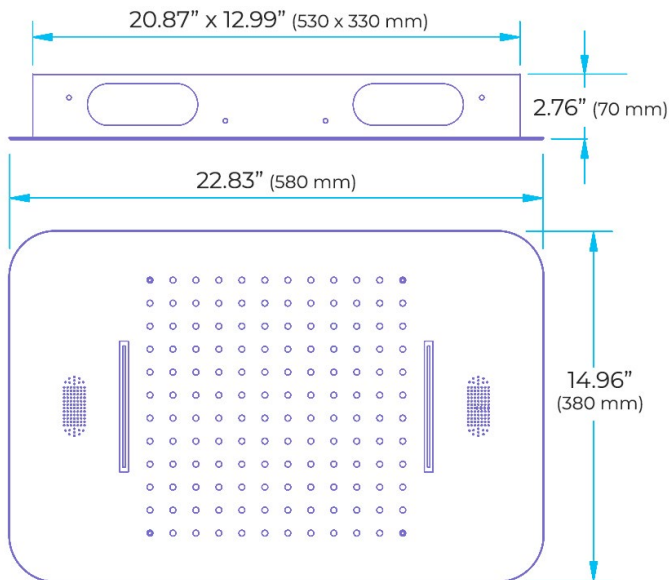

THERMOSTATIC GOLD TOUCH PANEL CONTROLLED RECESSED CEILING MOUNT GOLD LED MUSICAL RAINFALL WATERFALL SHOWER SYSTEM WITH JETTED BODY SPRAYS AND HANDHELD SHOWER SPECIFICATIONS

Shower Head

Shower Panel /Hose Material: 304 Stainless Steel
 Showerheads Install: Embedded Ceiling Mounted
 Concealed Mixer Install: Wall-Mounted
 LED Shower Head Functions: Rainfall, Waterfall
 Water Pressure: 0.3 MPA
 Water Flow: 16L/min~28L/min
 Shower Accessories Material: Brass
 LED Light: Need to Connect Power
 Shower Hose Length: 1.5M
 AC: 100-265V 50/60Hz
 Music: Need Bluetooth

Product shown is only for installation display purpose

304 Stainless Steel

『 580x380mm 』

Water Pressure: 0.3-0.5MPA
Shower Flow Rate: 16-28L/min

Touch Panel Control

All dimensions and specifications are nominal and may vary. Use actual products for accuracy in critical situations.

Shower Mixer

Hand Shower

Flow Rate: 2.0 GPM / 7.6 LPM

Shower Mixer Connections

Body Jet

Thread Interface Size: G 1/2 Inch
 Type: Fixed Rotatable Type
 Installation Type: Wall Mounted
 Material: Brass
 Feature: Can rotate 360 degrees
 Flow Rate: 1.5 GPM / 5.7 LPM (each Bodyspray)